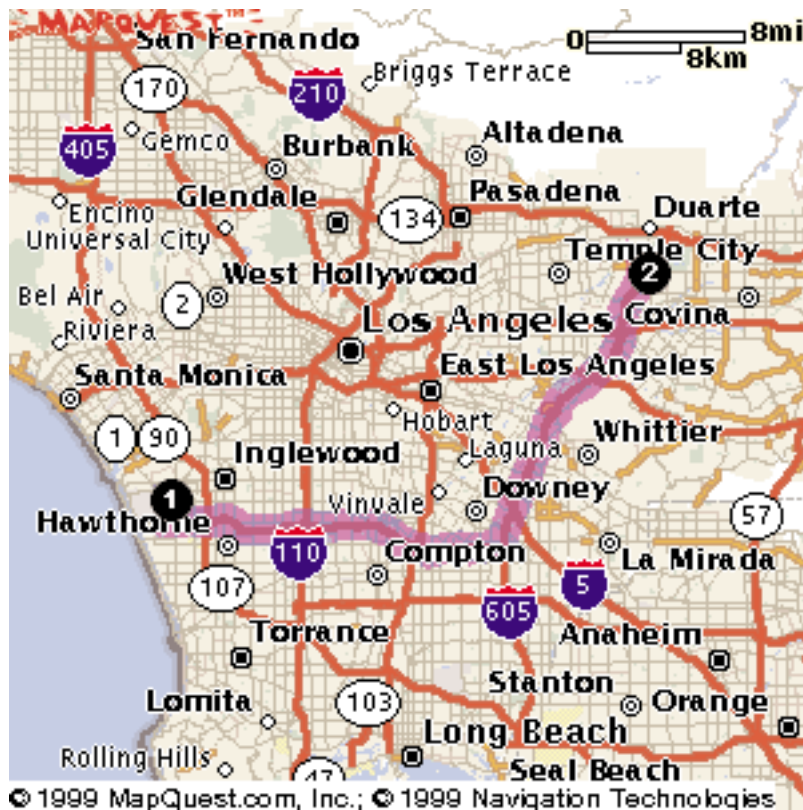

Directions to LTI from Los Angeles International Airport

1. Take the CA-1 SOUTH/SEPULVEDA BLVD SOUTH ramp towards (I-105).
2. Keep LEFT at the fork in the ramp.
3. Merge onto S SEPULVEDA BLVD/CA-1 S.
4. Take the I-105 EAST/IMPERIAL HWY WEST ramp.
5. Keep LEFT at the fork in the ramp.
6. Merge onto I-105 E.
7. Take the I-605 NORTH/I-605 SOUTH exit.
8. Merge onto the I-605 NORTH RAMP.
9. Merge onto the I-605N.
10. Take the LIVE OAK AVE exit towards IRWINDALE.
11. Keep RIGHT at the fork in the ramp.
12. Merge onto LIVE OAK AVE.
13. Turn RIGHT on LIVE OAK AVE.
14. Turn RIGHT into LTI's driveway, just past the intersection of LIVE OAK AVE. and RIVERGRADE RD.